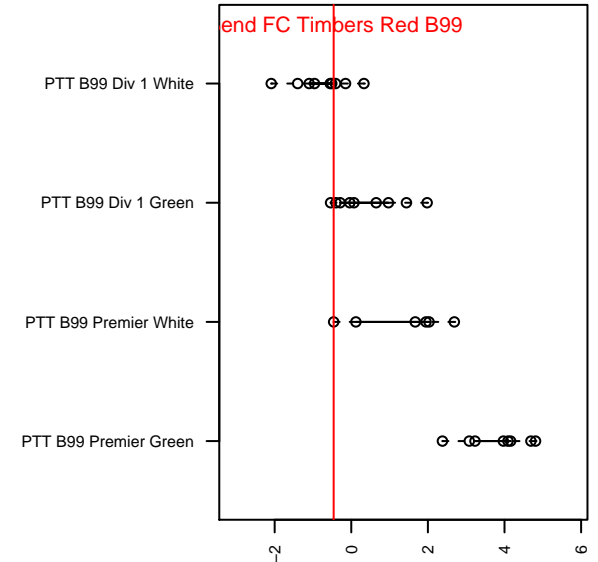

Bend FC Timbers Red B99

Bend FC
 Bend, OR
 B99 total strength=1203
 attack=3.71 defense=4.4
 fall league = PTT B99 Premier White
 notes= was Oregon Rush Nike

alt names used:
 Bend FC Timbers U16 Boys
 Bend FC Timbers
 Bend FC Timbers – 99B RED

Venues played:
 2015 Eastside Timbers Showcase U16
 2015 Portland Winter Showcase U16
 2015 PTT B99 Premier White
 2015 OYS State Cup B98

Bend FC Timbers Red B99
 Dots are actual minus expected GF (blue circles) and GA (red triangles).
 Blue line is smoothed change in attack strength. Red is smoothed change in defense strength.

**attack and defense variance (black dot)
relative to other teams
and top 10 in region**

**attack and defense rating
relative to others at age
and all opponents in last 13 months**

Performance relative to 13 month average